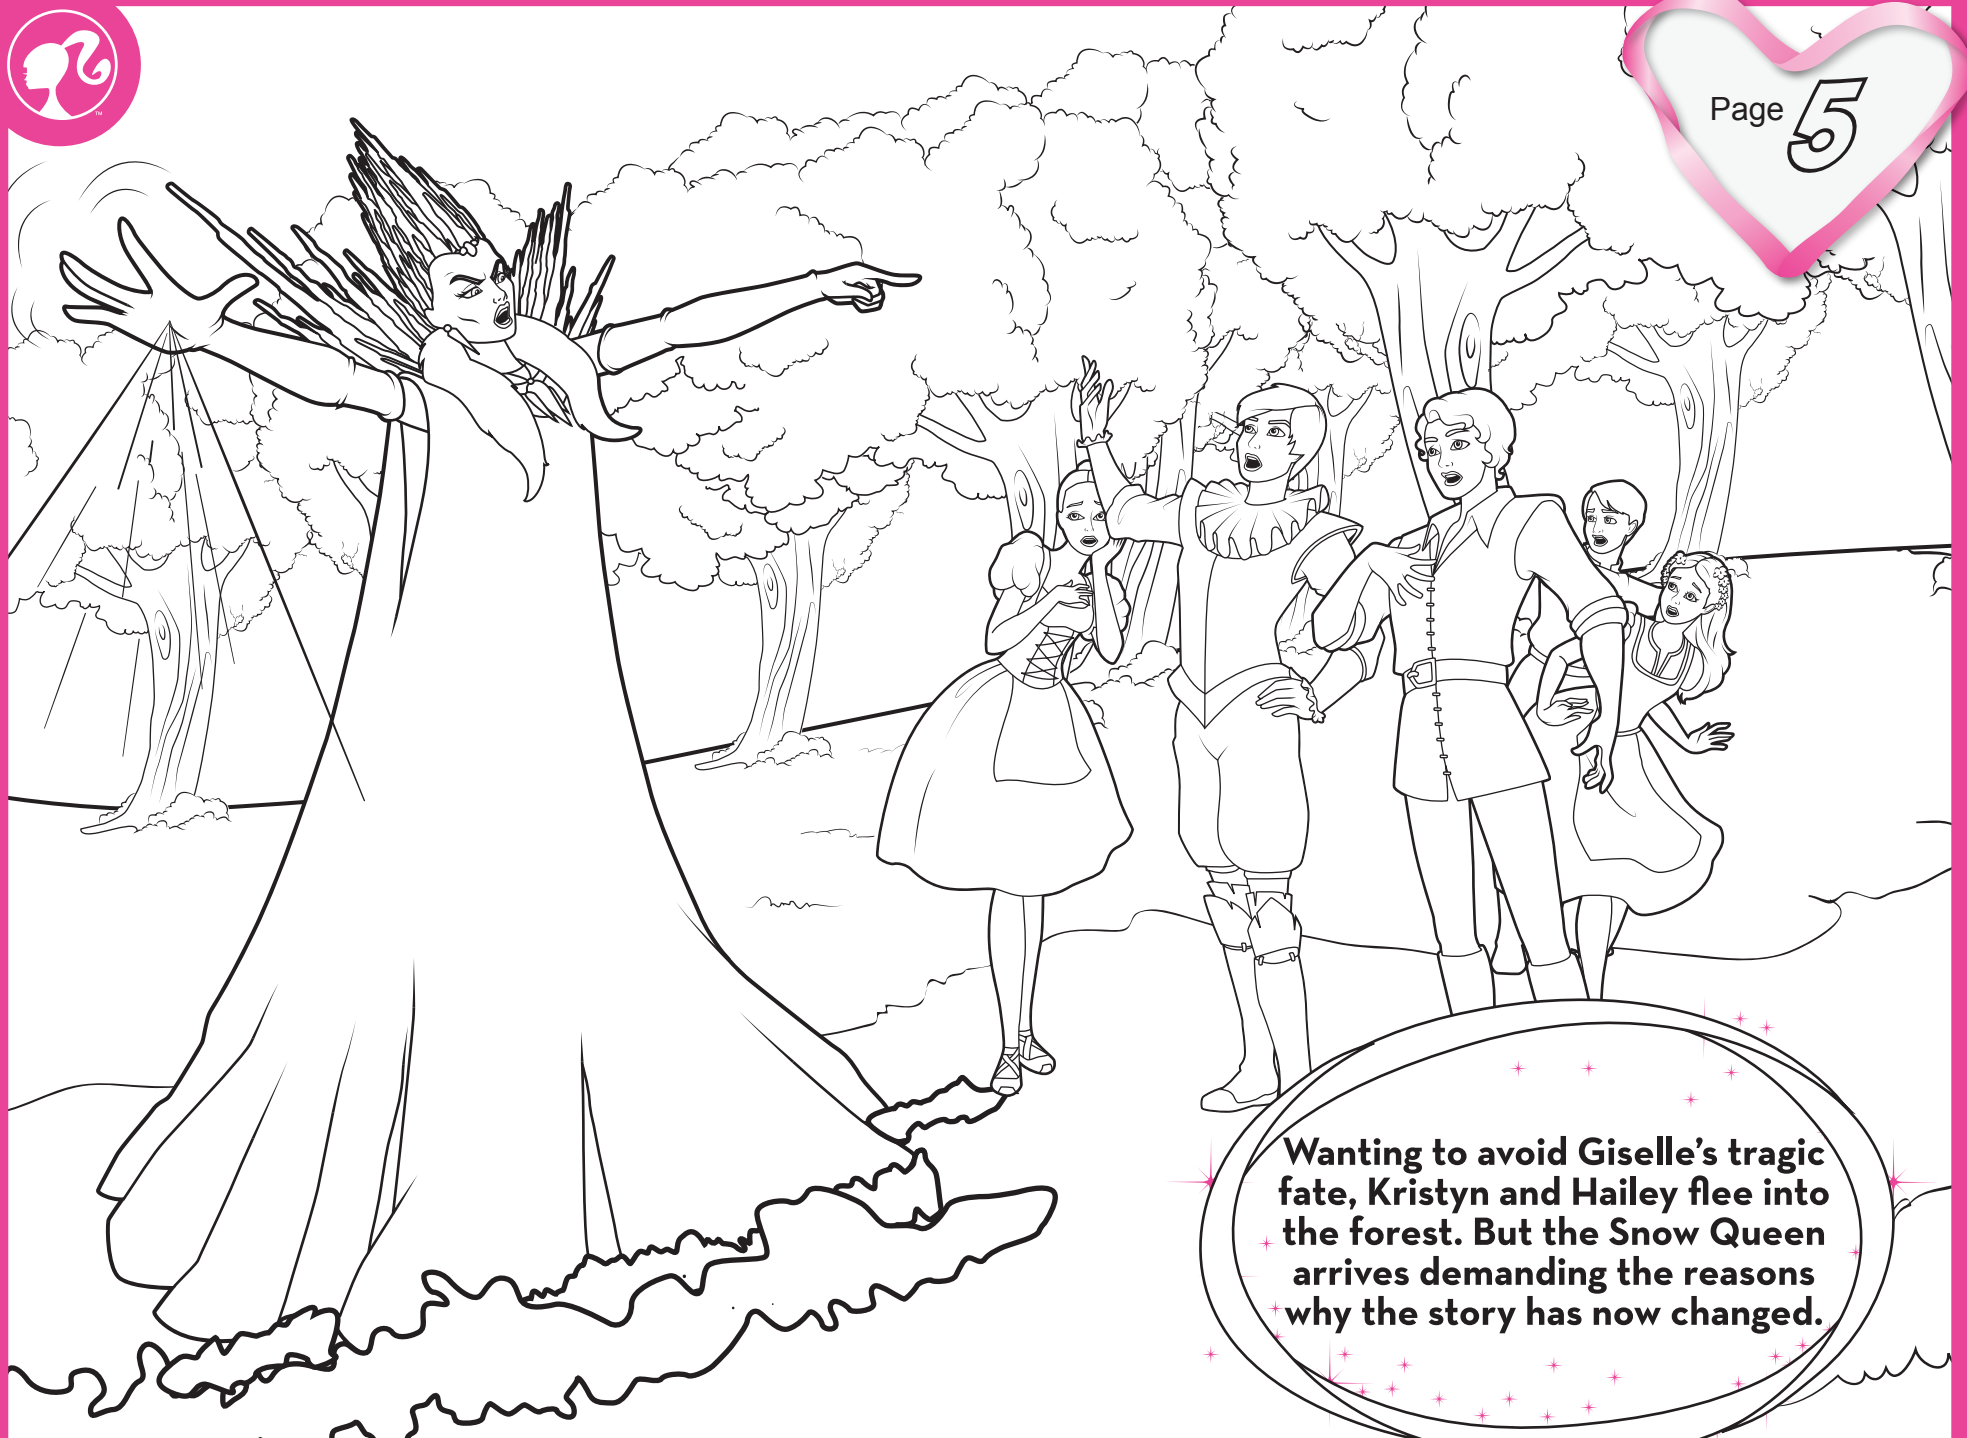

Coloring Storybook

Part 2 of 3

Kristyn finds herself transformed into Giselle. While she enjoys the attention of Hilarion and Albrecht, Hailey reminds her of the tragic ending of the ballet, *Giselle*.

Wanting to avoid Giselle's tragic fate, Kristyn and Hailey flee into the forest. But the Snow Queen arrives demanding the reasons why the story has now changed.

When Kristyn and Hailey arrive at a beautiful swan-filled lake, they realize that Kristyn has now transformed into Odette from the ballet, *Swan Lake*!

TO BE CONTINUED...